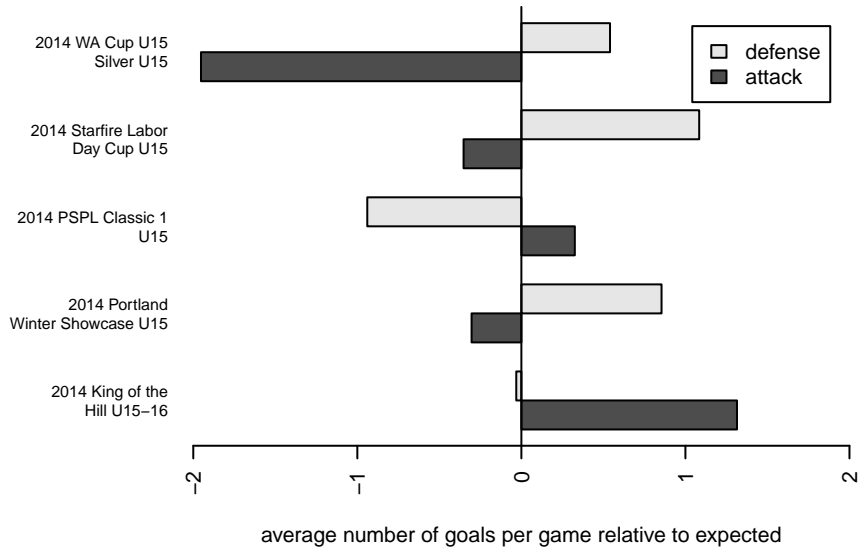

Performance relative to 13 month average