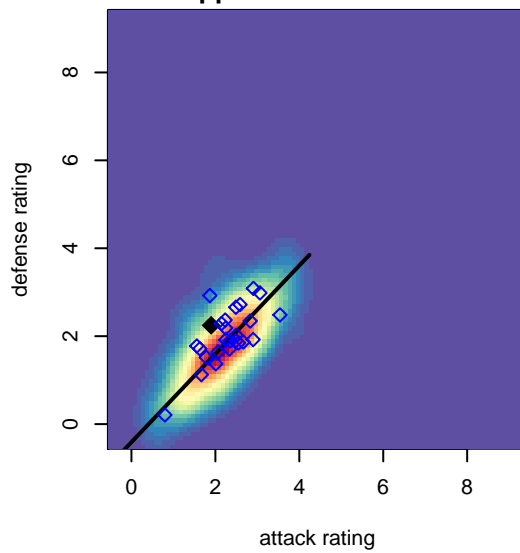

**attack and defense rating
relative to others at age
and all opponents in last 13 months**