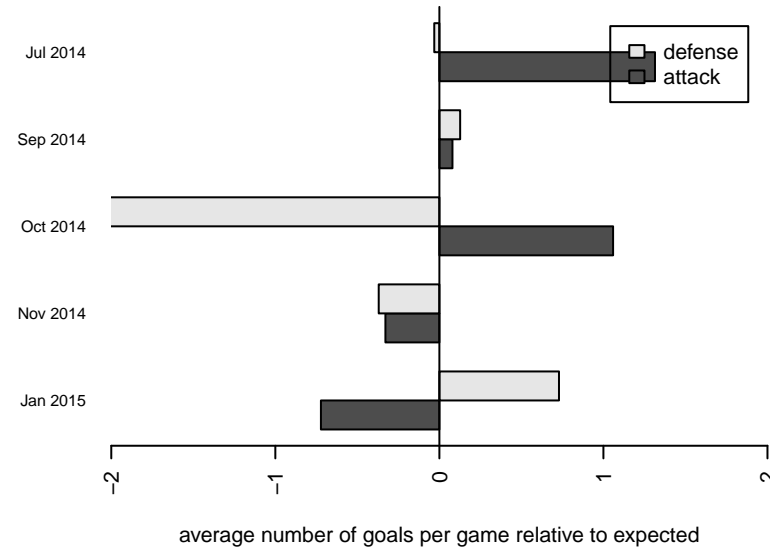

Performance relative to 13 month average