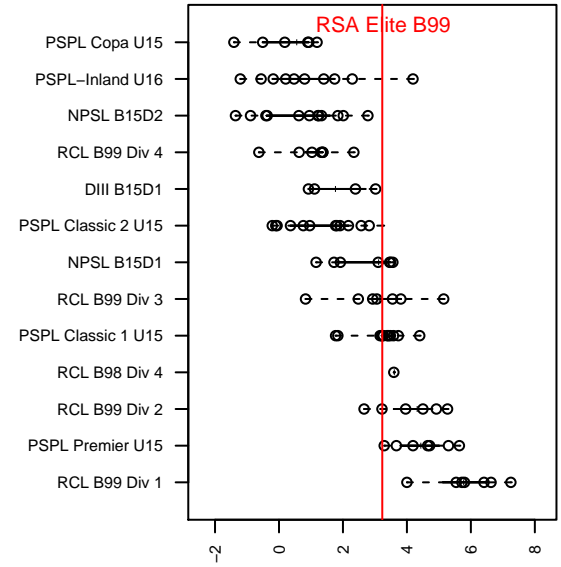

**attack and defense rating
relative to others at age
and all opponents in last 13 months**