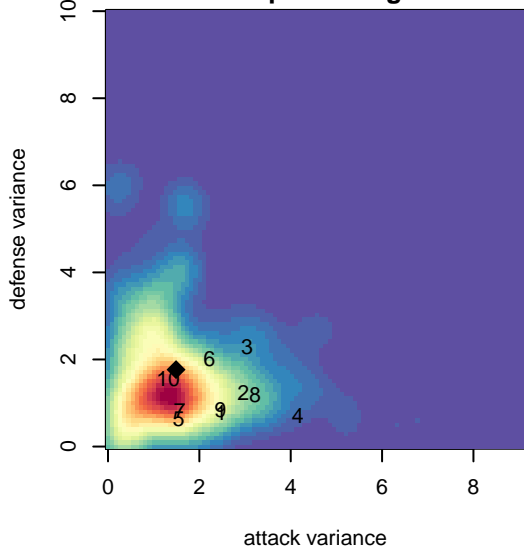

RSA Elite B99

South Hill SC
 Puyallup, WA
 B99 total strength=1398
 attack=6.68 defense=9.45
 fall league = PSPL Classic 1 U15
 notes= Richards 2013, 2014

alt names used:
 RSA Elite B99–Richards
 RSA Elite B99–Richards
 RSA Elite
 RSA ELITE B99–RICHARDS (WA)

Venues played:
 2013 WA Cup BU14 Gold/Silver U14
 2014 King of the Hill U15–16
 2014 Starfire Labor Day Cup U15
 2014 PSPL Classic 1 U15
 2014 WA Cup U15 Silver U15
 2014 Portland Winter Showcase U15

**attack and defense variance (black dot)
relative to other teams
and top 10 in region**