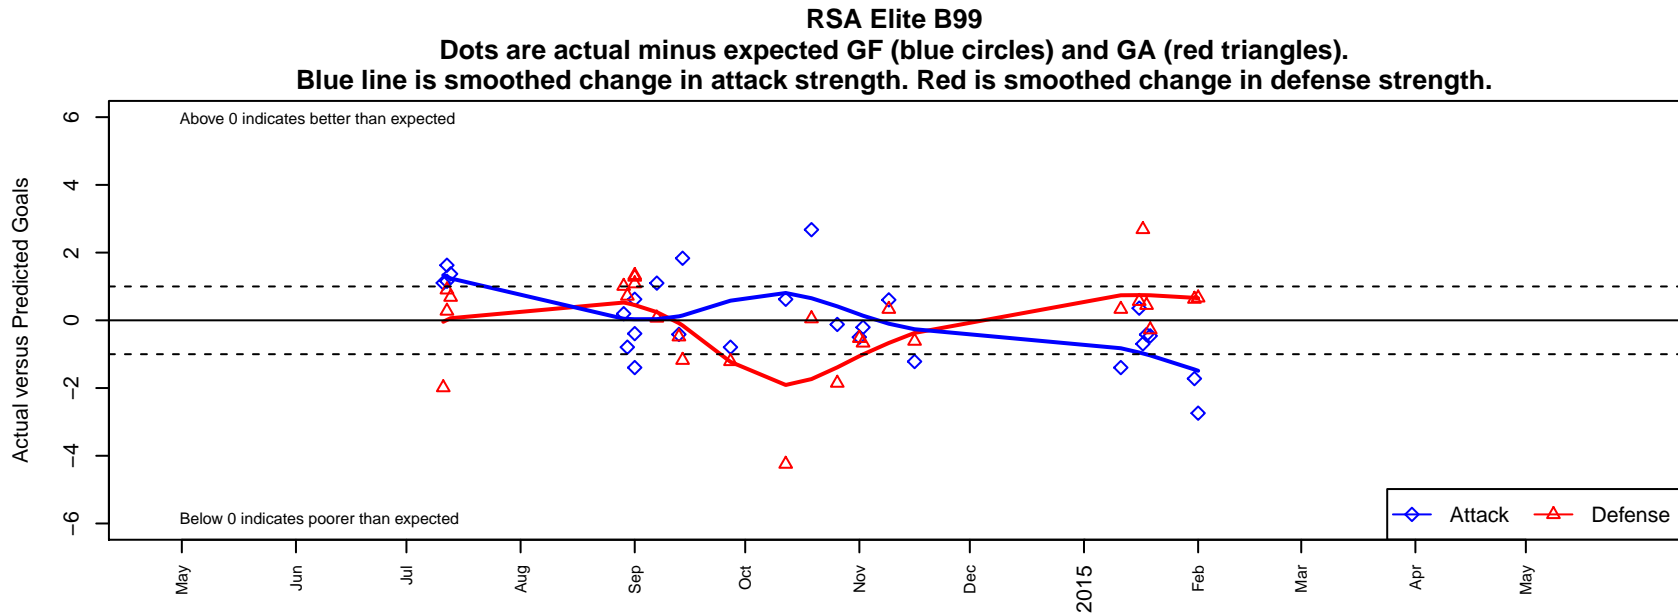

RSA Elite B99

South Hill SC
 Puyallup, WA
 B99 total strength=1398
 attack=6.68 defense=9.45
 fall league = PSPL Classic 1 U15
 notes= Richards 2013, 2014

alt names used:
 RSA Elite B99–Richards
 RSA Elite B99–Richards
 RSA Elite
 RSA ELITE B99–RICHARDS (WA)

Venues played:
 2013 WA Cup BU14 Gold/Silver U14
 2014 King of the Hill U15–16
 2014 Starfire Labor Day Cup U15
 2014 PSPL Classic 1 U15
 2014 WA Cup U15 Silver U15
 2014 Portland Winter Showcase U15

**attack and defense variance (black dot)
relative to other teams
and top 10 in region**